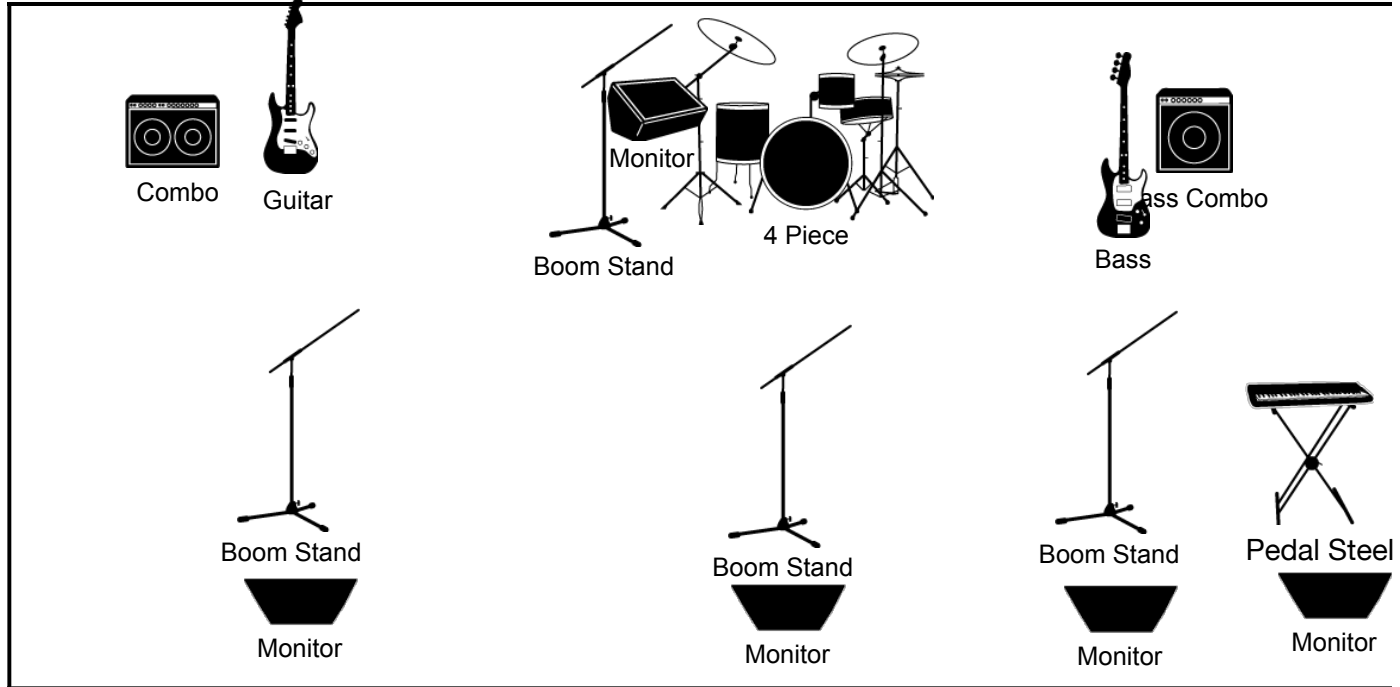

STAGE

INPUT LIST

1	VOX	9	Bass Line	17	
2	DI Acoustic	10	Guit Vox	18	
3	Kick	11	Bass Vox	19	
4	Snare	12	Drum Vox	20	
5	Tom1	13	Pedal Steel	21	
6	Tom2	14		22	
7	Tom 3	15		23	
8	Lead Guit Amp Mic	16		24	

NOTES

Drummer need line in for IEM